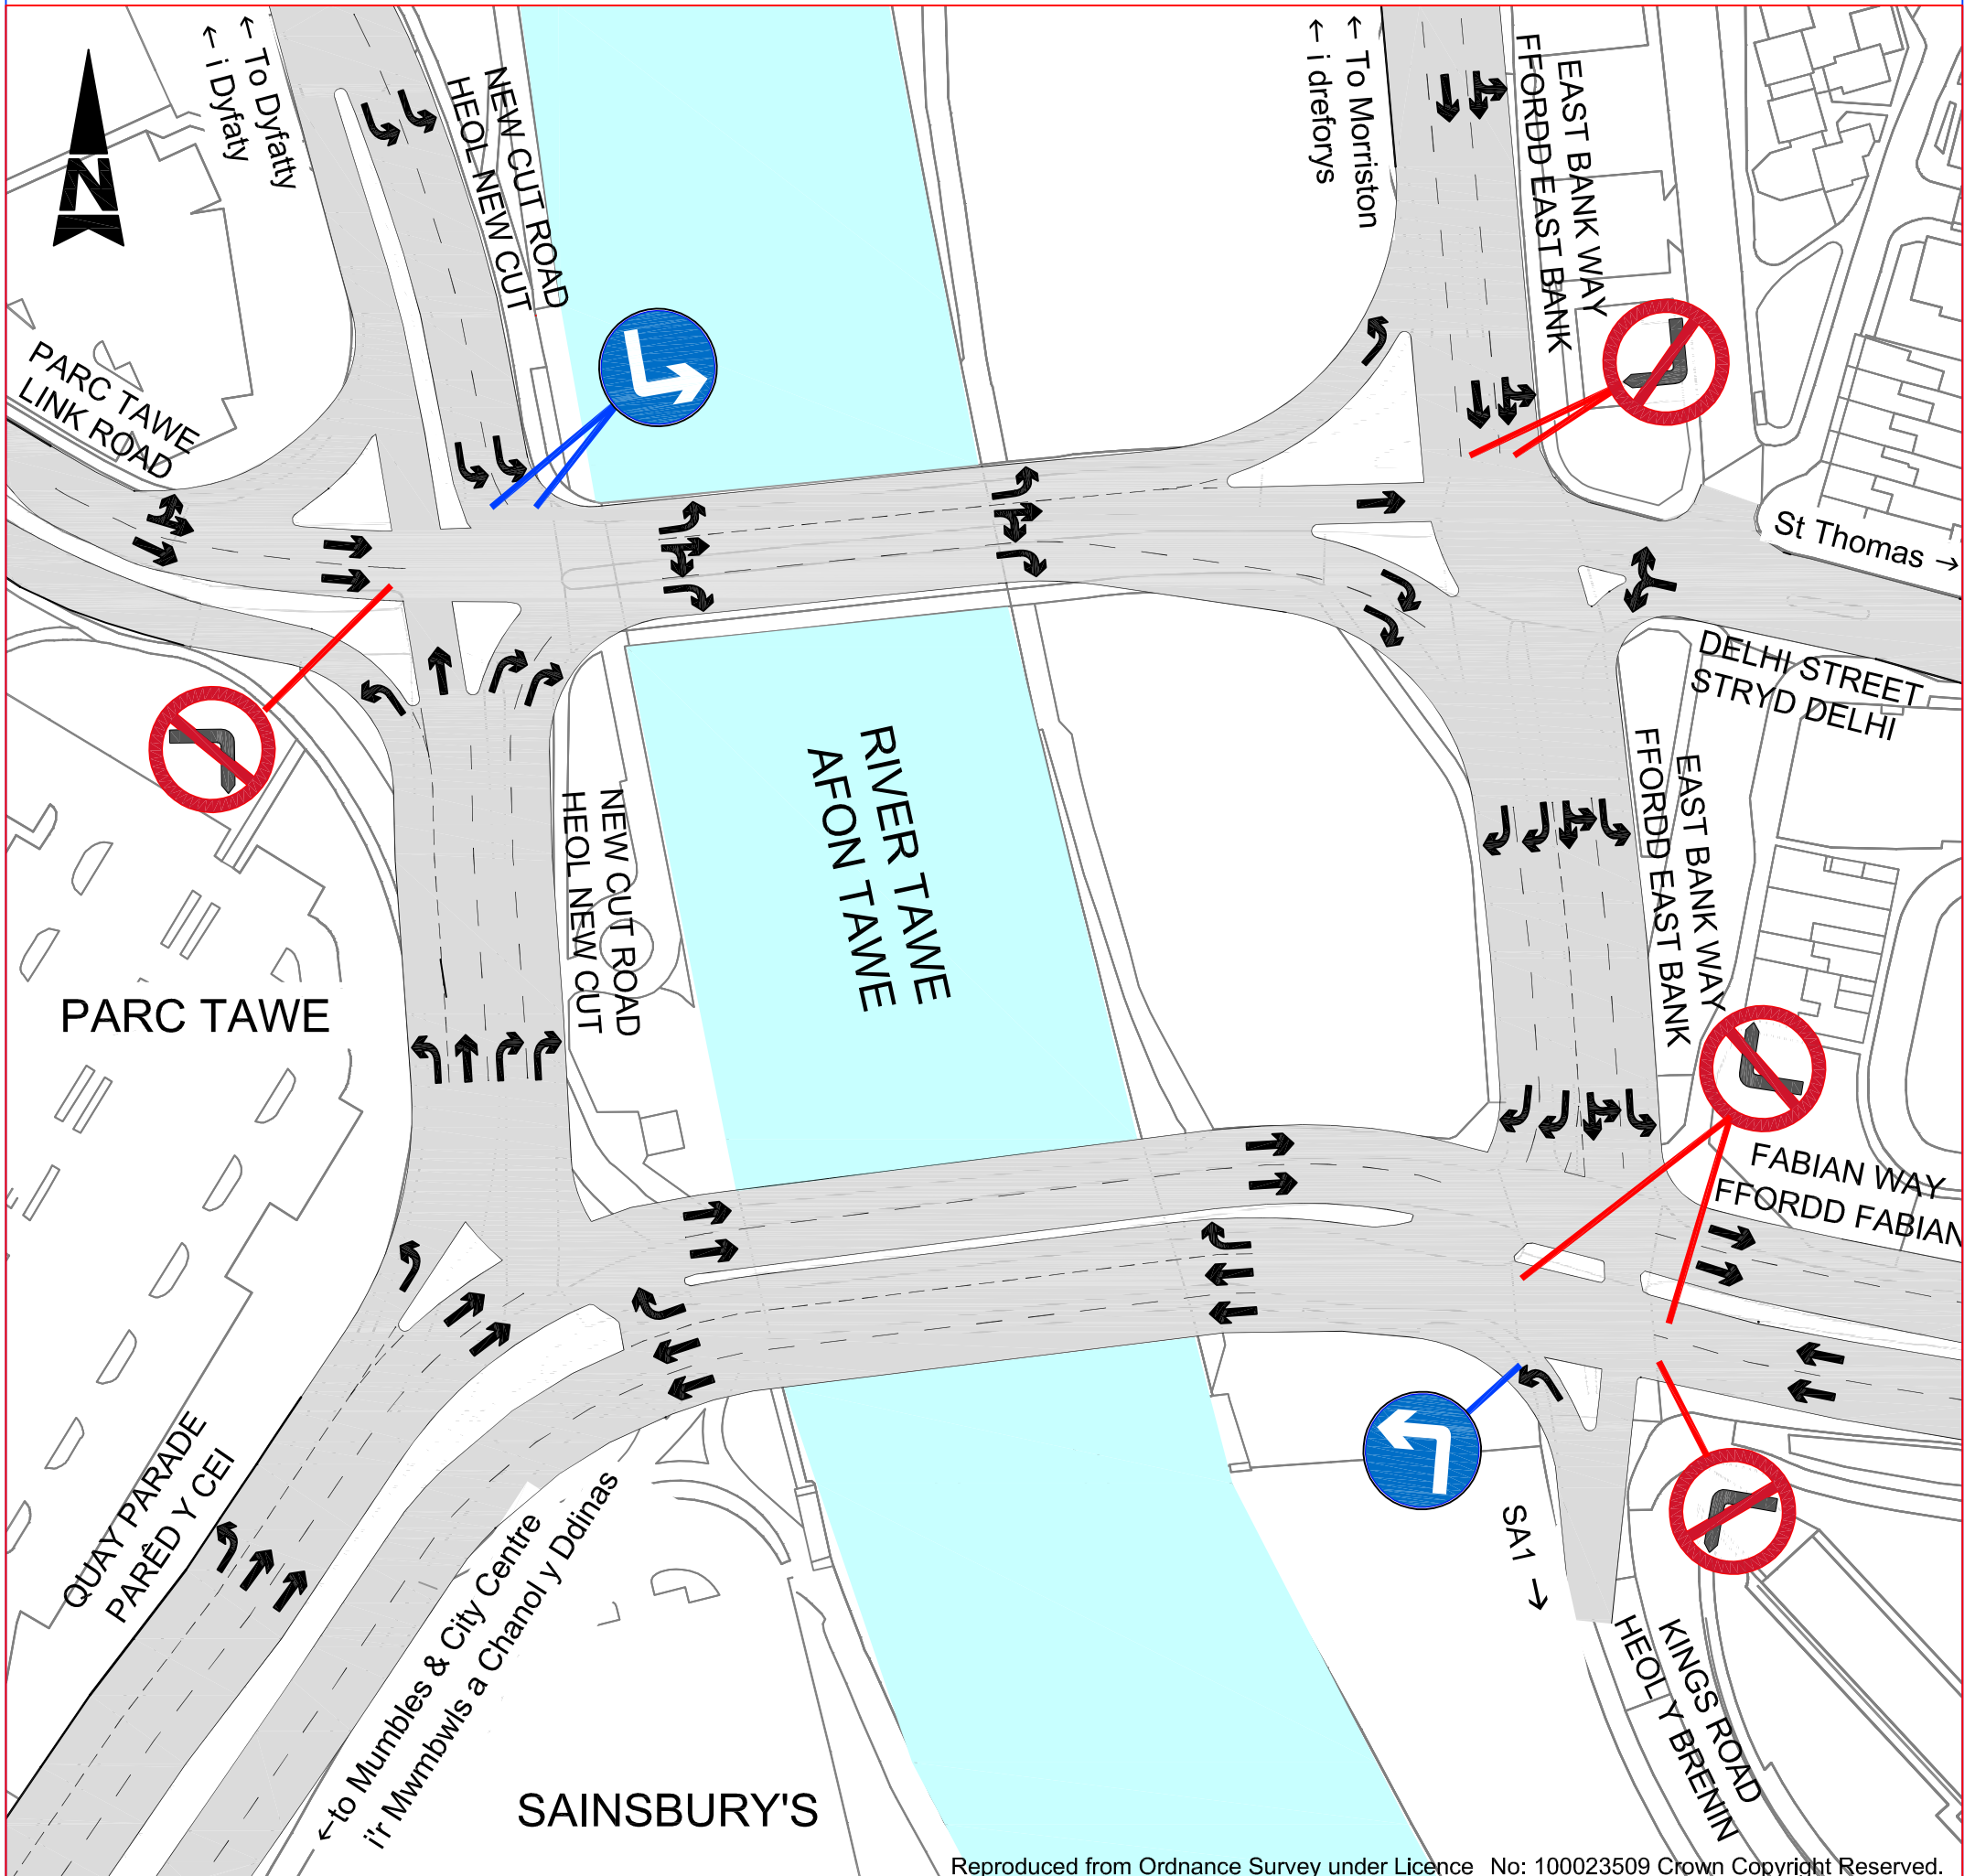

# RECONFIGURATION OF TAWE BRIDGES AIL-LUNIO PONTYDD TAWE

New Traffic Arrangements  
Sunday 31st July 2011

Reproduced from Ordnance Survey under Licence No: 100023509 Crown Copyright Reserved.